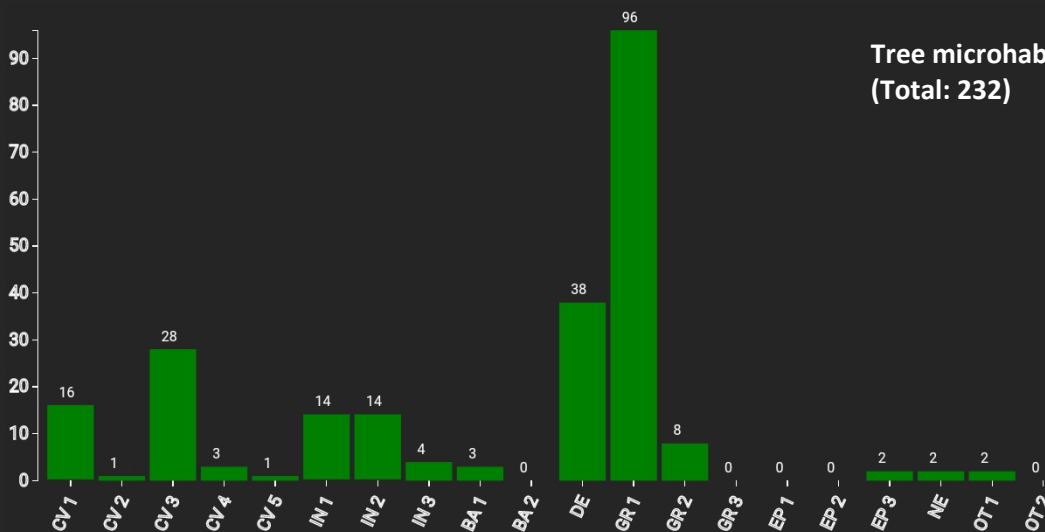

Technical information

DE

Name: **Carlshofer Holz**

Forest type: **Oak-beech intermixed with valuable broadleaves**

State/ Region	Owner	Establishment	Size
Mecklenburg-Vorpommern / Rostock County	Private (Holger Weinauge)	2021	1.0
Altitude [m.a.s.l.]	Mean annual precipitation [mm]	Mean annual temperature [°C]	Natural forest community
43	580	9.5	Asperulo-Fagetum
Number of trees [N/ha]	Basal area [m ² /ha]	Volume [m ³ /ha]	Habitat value [points/ha]
226	31.5	480.0	2040

Tree species distribution (% Volume)

Marteloscope map (1.0 ha):

Contact:

Holger Weinauge
FBG Bansow
waldvereinbansow@gmx.de /
wulwald@aol.com