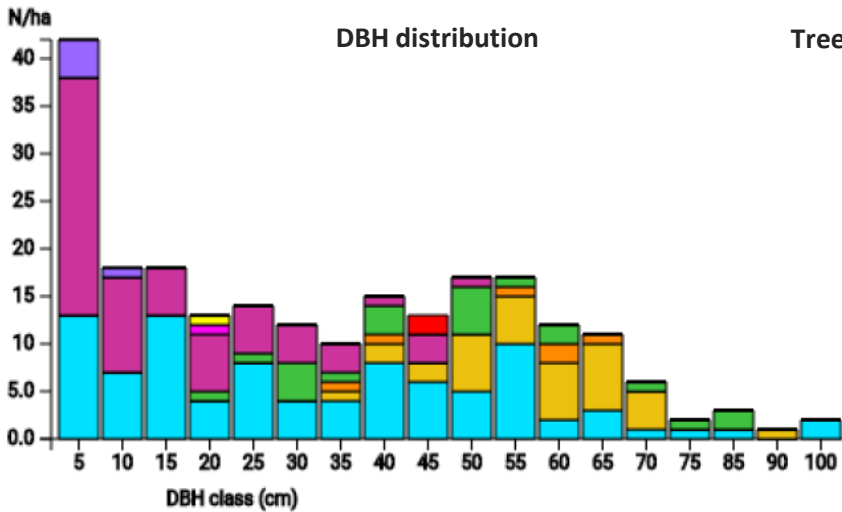

Technical information

DE

Name: **Carlshofer Holz**

Forest type: **Oak-beech intermixed with valuable broadleaves**

State/ Region	Owner	Establishment	Size
Mecklenburg-Vorpommern / Rostock County	Private (Holger Weinauge)	2021	1.0
Altitude [m.a.s.l.]	Mean annual precipitation [mm]	Mean annual temperature [°C]	Natural forest community
43	580	9.5	Asperulo-Fagetum
Number of trees [N/ha]	Basal area [m ² /ha]	Volume [m ³ /ha]	Habitat value [points/ha]
226	31.5	480.0	2040

Tree species distribution (% Volume)

Marteloscope map (1.0 ha):

Contact:

Holger Weinauge
FBG Bansow
waldvereinbansow@gmx.de /
wulwald@aol.com