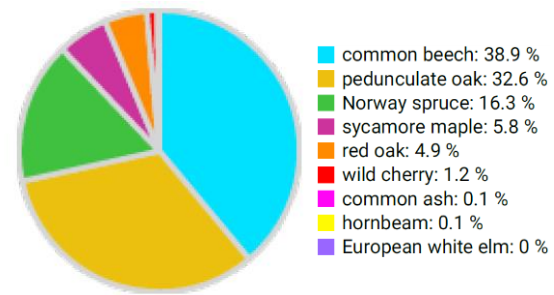

Technical information

DE

Name: **Carlshofer Holz**

Forest type: **Oak-beech intermixed with valuable broadleaves**

State/ Region	Owner	Establishment	Size
Mecklenburg-Vorpommern / Rostock County	Private (Holger Weinauge)	2021	1.0
Altitude [m.a.s.l.]	Mean annual precipitation [mm]	Mean annual temperature [°C]	Natural forest community
43	580	9.5	Asperulo-Fagetum
Number of trees [N/ha]	Basal area [m²/ha]	Volume [m³/ha]	Habitat value [points/ha]
226	31.5	480.0	2040