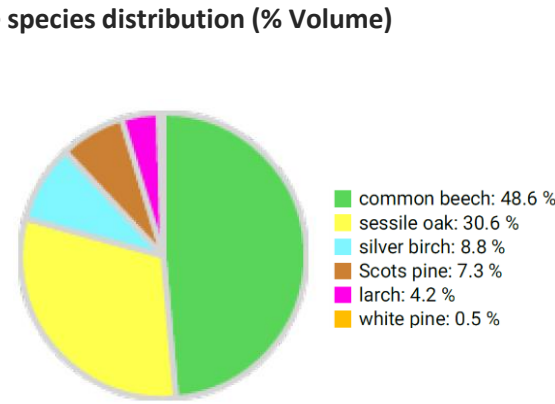

Technical information

DE

Name: **Burkhardtswald**

Forest type: **Beech-oak forest admixed with birch, pine and larch**

State / Region	Owner	Establishment	Size
Saxony / Erzgebirge	State Forest (SachsenForst)	2019	approx. 0.8 ha (*values for 0.8 ha)
Altitude [m.a.s.l.]	Mean annual precipitation [mm]	Mean annual temperature [°C]	Natural forest community
405-415	858	7.4	Luzulo-Fagetum
Number of trees [N/ha]	Basal area [m ² /ha]	Volume [m ³ /ha]	Habitat value [points/ha]
238 (*190)	23.0 (*18.4)	315.0 (*252.0)	1265 (*1012)