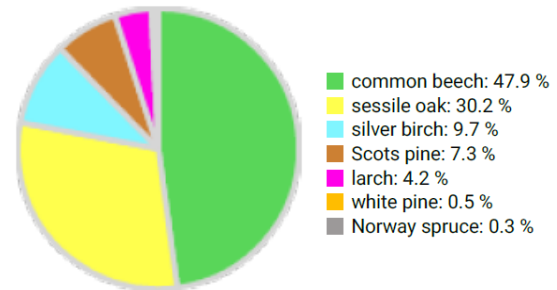

Technical information

DE

Name: **Burkhardtswald**

Forest type: **Beech-oak forest admixed with birch, pine and larch**

State / Region	Owner	Establishment	Size
Saxony / Erzgebirge	State Forest (SachsenForst)	2019	approx. 0.75 ha (*values for 0.75 ha)
Altitude [m.a.s.l.]	Mean annual precipitation [mm]	Mean annual temperature [°C]	Natural forest community
405-415	858	7.4	Luzulo-Fagetum
Number of trees [N/ha]	Basal area [m ² /ha]	Volume [m ³ /ha]	Habitat value [points/ha]
240 (*192)	23.4 (*18.7)	318.8 (*255.0)	892 (*714)

*DBH distribution

*Tree species distribution (% Volume)

*Tree microhabitat distribution by code (Total: 72)

Marteloscope map (approx. 0.75 ha):

Contact:

Stephan Schusser

State Forest Enterprise Eibenstock

Schneeberger Str. 3