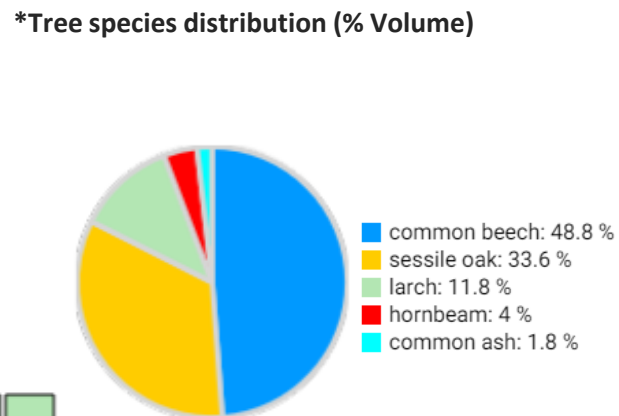

# Technical information

DE

Name: **Büdinger Wald**

Forest type: **Mixed oak - beech forest**

State/ Region	Owner	Establishment	Size
Germany / Hestia	Private	2023	0.25 (*)
Altitude [m.a.s.l.]	Mean annual precipitation [mm]	Mean annual temperature [°C]	Natural forest community
367	826	10.8	n.a.
Number of trees [N/ha]	Basal area [m <sup>2</sup> /ha]	Volume [m <sup>3</sup> /ha]	Habitat value [points/ha]
280 (*70)	36.8 (*9.2)	572.4 (*143.1)	1624 (*406)