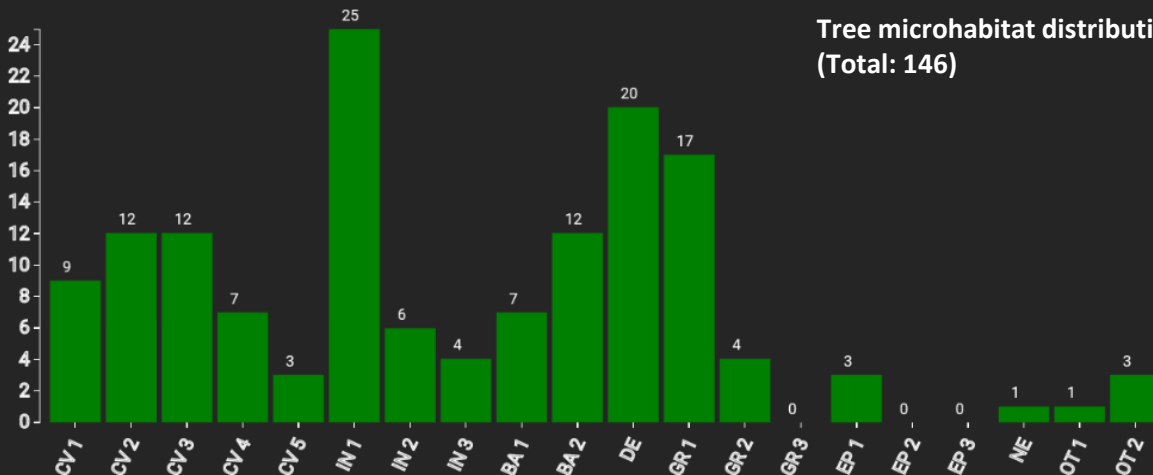

Technical information

DE

Name: **Bieberstein**

Forest type: **Beech admixed with oak, larch and spruce**

State/ Region	Owner	Establishment	Size
Hessen, District Fulda, Forest Enterprise Hofbieber	State forest	2018	1.0
Altitude [m.a.s.l.]	Mean annual precipitation [mm]	Mean annual temperature [°C]	Natural forest community
509	approx. 950	6.5 – 8.0	Luzulo-Fagetum
Number of trees [N/ha]	Basal area [m ² /ha]	Volume [m ³ /ha]	Habitat value [points/ha]
262	30.8	502.8	1922

DBH distribution

Tree species distribution (% Volume)

Marteloscope map (1.0 ha):

Contact:

Hannes Wollmerstädt

HessenForst LBL, Abt. II

Europastraße 10 – 12

35394 Gießen