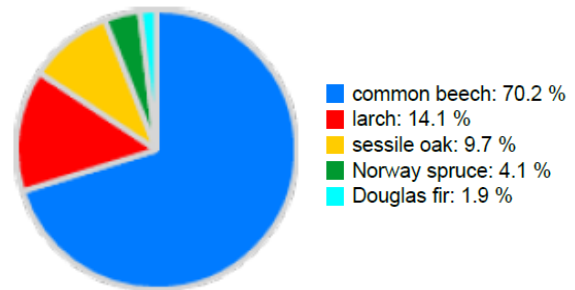

Tree species distribution (% Volume)