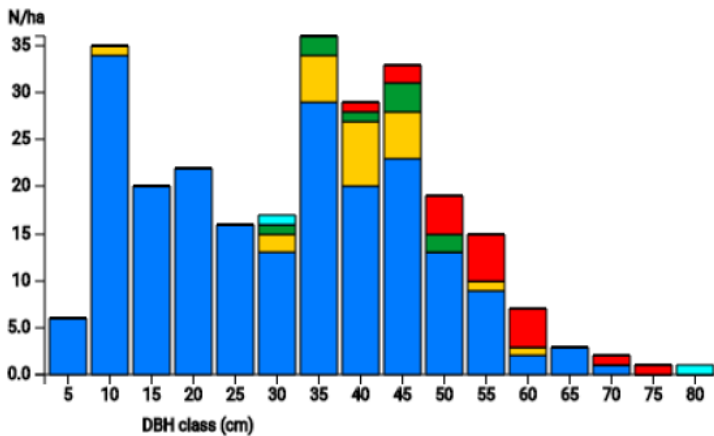

Technical information

DE

Name: **Bieberstein**

Forest type: **Beech admixed with oak, larch and spruce**

State/ Region	Owner	Establishment	Size
Hessen, District Fulda, Forest Enterprise Hofbieber	State forest	2018	1.0
Altitude [m.a.s.l.]	Mean annual precipitation [mm]	Mean annual temperature [°C]	Natural forest community
509	approx. 950	6.5 – 8.0	Luzulo-Fagetum
Number of trees [N/ha]	Basal area [m ² /ha]	Volume [m ³ /ha]	Habitat value [points/ha]
262	30.8	502.8	1922

DBH distribution

Tree species distribution (% Volume)

Marteloscope map (1.0 ha):

Contact:

Hannes Wollmerstädt

HessenForst LBL, Abt. II

Europastraße 10 – 12

35394 Gießen