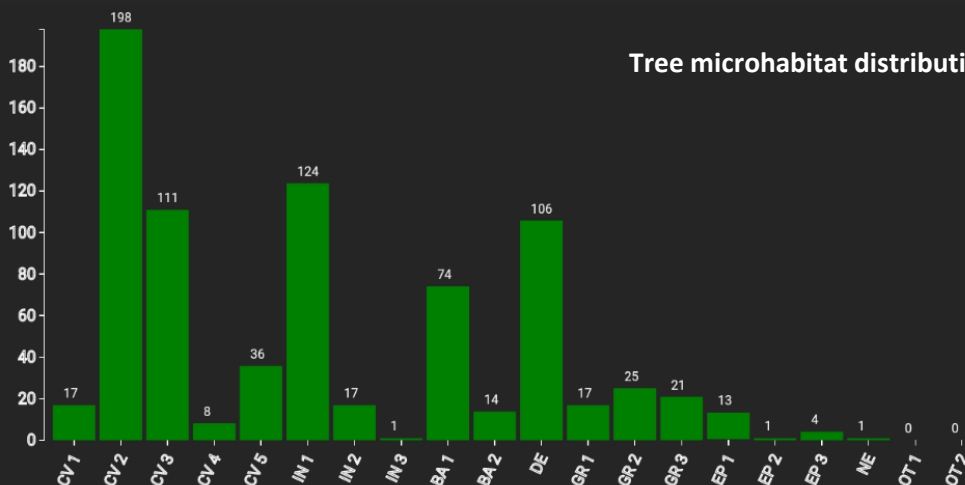

# DE

Name: **Berbketal**

Forest type : **Oak - beech**

State / Region	Owner	Establishment	Size
North-Rhine Westphalia / Sauerland	State Forest (Wald und Holz NRW)	2019	1.0 ha
Altitude [m.a.s.l.]	Mean annual precipitation [mm]	Mean annual temperature [°C]	Natural forest community
270	1074	8.6	Luzulo-Fagetum
Number of trees [N/ha]	Basal area [m <sup>2</sup> /ha]	Volume [m <sup>3</sup> /ha]	Habitat value [points/ha]
548	41.9	444.4	10924

DBH distribution

Tree species distribution (% Volume)

Tree microhabitat distribution by code (Total: 788)