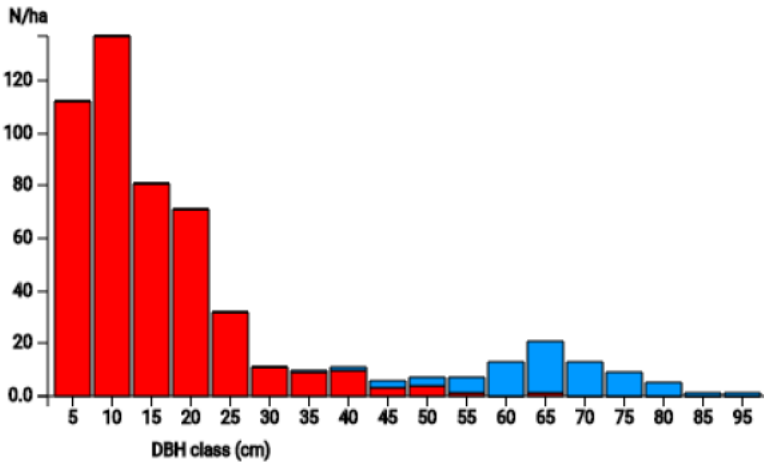

Technical information

DE

Name: **Berbketal**

Forest type : **Oak - beech**

State / Region	Owner	Establishment	Size
North-Rhine Westphalia / Sauerland	State Forest (Wald und Holz NRW)	2019	1.0 ha
Altitude [m.a.s.l.]	Mean annual precipitation [mm]	Mean annual temperature [°C]	Natural forest community
270	1074	8.6	Luzulo-Fagetum
Number of trees [N/ha]	Basal area [m ² /ha]	Volume [m ³ /ha]	Habitat value [points/ha]
548	41.9	444.4	10924

DBH distribution

Tree species distribution (% Volume)

Tree microhabitat distribution by code (Total: 788)

Marteloscope map (1.0 ha):

Contact:

Amadeus Beyer

Wald und Holz NRW

Zentrum für Wald und Holzwirtschaft