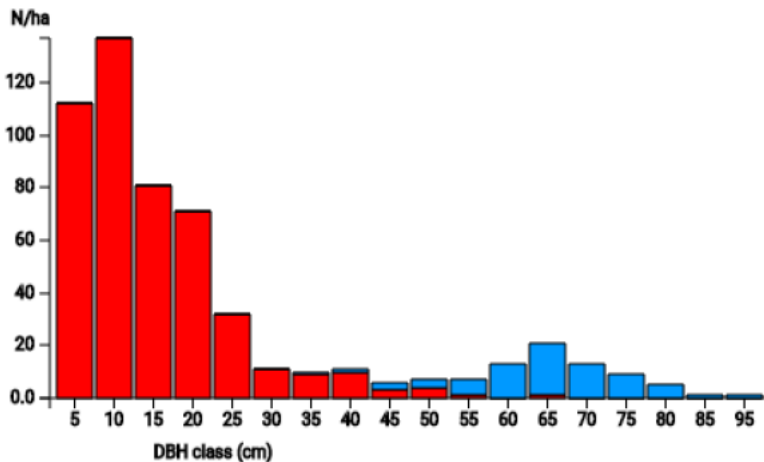

Technical information

DE

Name: **Berbketal**

Forest type : **Oak - beech**

State / Region	Owner	Establishment	Size
North-Rhine Westphalia / Sauerland	State Forest (Wald und Holz NRW)	2019	1.0 ha
Altitude [m.a.s.l.]	Mean annual precipitation [mm]	Mean annual temperature [°C]	Natural forest community
270	1074	8.6	Luzulo-Fagetum
Number of trees [N/ha]	Basal area [m²/ha]	Volume [m³/ha]	Habitat value [points/ha]
548	41.9	444.4	10924

DBH distribution

Tree species distribution (% Volume)