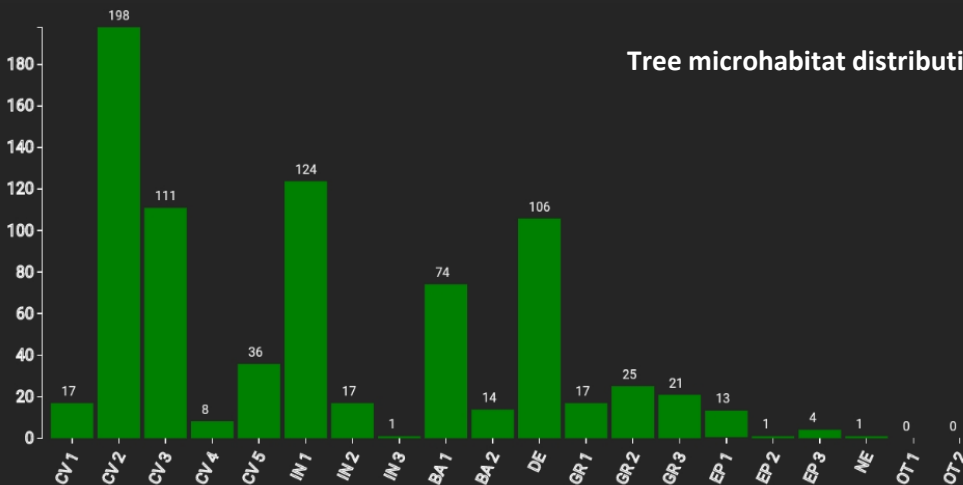

Technical information

DE

Name: **Berbketal**

Forest type : **Oak - beech**

State / Region	Owner	Establishment	Size
North-Rhine Westphalia / Sauerland	State Forest (Wald und Holz NRW)	2019	1.0 ha
Altitude [m.a.s.l.]	Mean annual precipitation [mm]	Mean annual temperature [°C]	Natural forest community
270	1074	8.6	Luzulo-Fagetum
Number of trees [N/ha]	Basal area [m ² /ha]	Volume [m ³ /ha]	Habitat value [points/ha]
548	41.9	444.4	10924

DBH distribution

Tree species distribution (% Volume)

Tree microhabitat distribution by code (Total: 788)

Marteloscope map (1.0 ha):

Contact:

Amadeus Beyer

Wald und Holz NRW

Zentrum für Wald und Holzwirtschaft