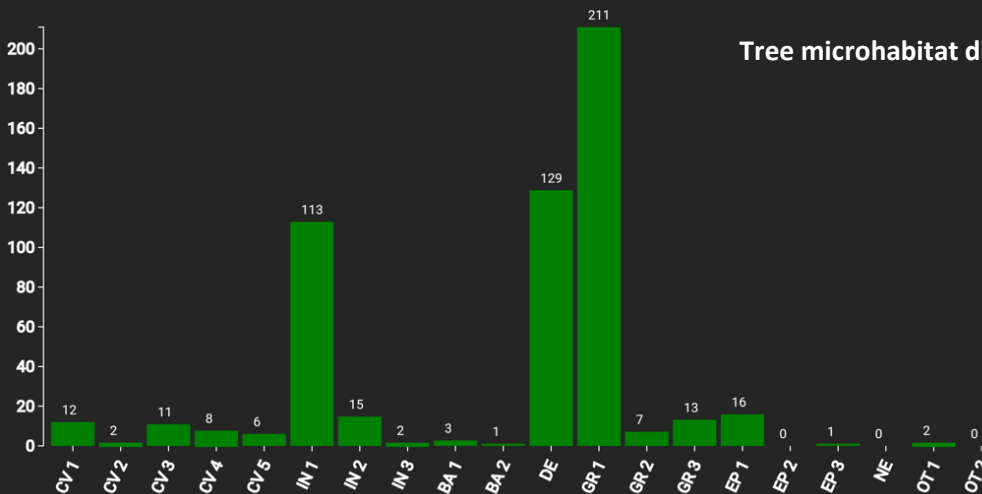

Technical information

DE

Name: **Berbketal (2024)**

Forest type : **Oak - beech**

State / Region	Owner	Establishment	Size
North-Rhine Westphalia / Sauerland	State Forest (Wald und Holz NRW)	2019 (new inventory 2024)	1.0 ha
Altitude [m.a.s.l.]	Mean annual precipitation [mm]	Mean annual temperature [°C]	Natural forest community
270	1074	8.6	Luzulo-Fagetum
Number of trees [N/ha]	Basal area [m ² /ha]	Volume [m ³ /ha]	Habitat value [points/ha]
550	44.7	648.3	4057

DBH distribution

Tree species distribution (% Volume)

Tree microhabitat distribution by code (Total: 552)

Marteloscope map (1.0 ha):

Contact:

Amadeus Beyer

Wald und Holz NRW

Zentrum für Wald und Holzwirtschaft