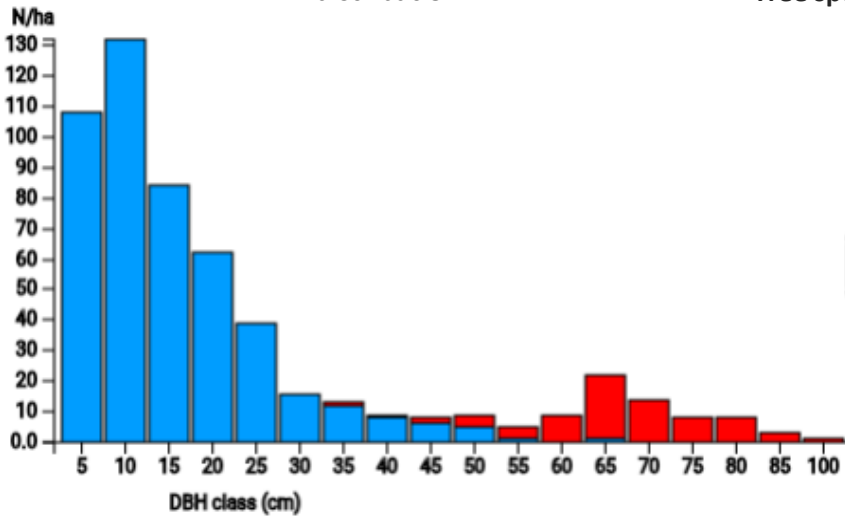

Technical information

DE

Name: **Berbketal (2024)**

Forest type : **Oak - beech**

State / Region	Owner	Establishment	Size
North-Rhine Westphalia / Sauerland	State Forest (Wald und Holz NRW)	2019 (new inventory 2024)	1.0 ha
Altitude [m.a.s.l.]	Mean annual precipitation [mm]	Mean annual temperature [°C]	Natural forest community
270	1074	8.6	Luzulo-Fagetum
Number of trees [N/ha]	Basal area [m ² /ha]	Volume [m ³ /ha]	Habitat value [points/ha]
550	44.7	648.3	4057

DBH distribution

Tree species distribution (% Volume)

Tree microhabitat distribution by code (Total: 552)

Marteloscope map (1.0 ha):

Contact:

Amadeus Beyer

Wald und Holz NRW

Zentrum für Wald und Holzwirtschaft