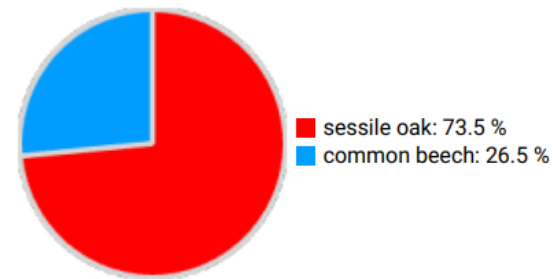

Technical information

DE

Name: **Berbketal (2024)**

Forest type : **Oak - beech**

State / Region	Owner	Establishment	Size
North-Rhine Westphalia / Sauerland	State Forest (Wald und Holz NRW)	2019 (new inventory 2024)	1.0 ha
Altitude [m.a.s.l.]	Mean annual precipitation [mm]	Mean annual temperature [°C]	Natural forest community
270	1074	8.6	Luzulo-Fagetum
Number of trees [N/ha]	Basal area [m²/ha]	Volume [m³/ha]	Habitat value [points/ha]
550	44.7	648.3	4057