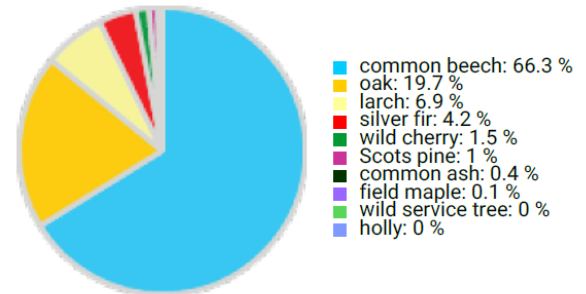

# Technical information

DE

Name: **Behleneiche**

Forest type: **Beech-oak admixed with conifers**

State/ Region	Owner	Establishment	Size
Baden Württemberg / Mraagräflerland	Community Forest Kandern	2020	1.0
Altitude [m.a.s.l.]	Mean annual precipitation [mm]	Mean annual temperature [°C]	Natural forest community
420	700-900	9-10	Luzulo Fagetum
Number of trees [N/ha]	Basal area [m <sup>2</sup> /ha]	Volume [m <sup>3</sup> /ha]	Habitat value [points/ha]
433	29.9	208.7	2398

DBH distribution

Tree species distribution (% Volume)