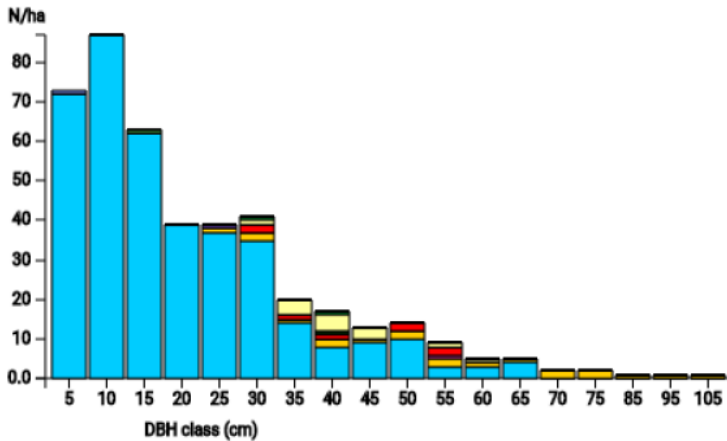

# Technical information

DE

Name: **Behleneiche**

Forest type: **Beech-oak admixed with conifers**

State/ Region	Owner	Establishment	Size
Baden Württemberg / Mraagräflerland	Community Forest Kandern	2020	1.0
Altitude [m.a.s.l.]	Mean annual precipitation [mm]	Mean annual temperature [°C]	Natural forest community
420	700-900	9-10	Luzulo Fagetum
Number of trees [N/ha]	Basal area [m <sup>2</sup> /ha]	Volume [m <sup>3</sup> /ha]	Habitat value [points/ha]
433	29.9	208.7	2398

DBH distribution

Tree species distribution (% Volume)