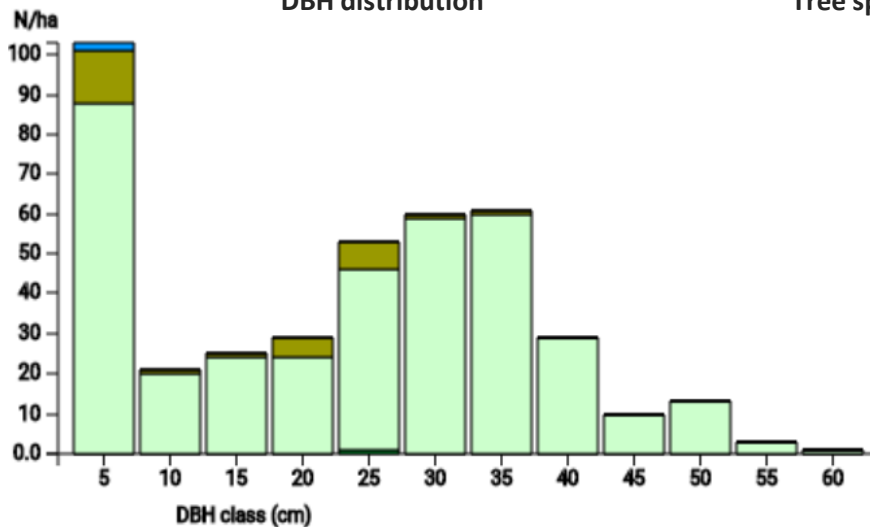

Technical information

DE

Name: **Bärenthoren**

Forest type: **Continuous cover Scots pine forest**

State / Region	Owner	Establishment	Size
Germany / Saxony-Anhalt	State Forest Sachsen-Anhalt	2022	1 ha
Altitude [m.a.s.l.]	Mean annual precipitation [mm]	Mean annual temperature [°C]	Natural forest community
110	600	9.0	Leucobryo-Pinetum
Number of trees [N/ha]	Basal area [m ² /ha]	Volume [m ³ /ha]	Habitat value [points/ha]
408	27.0	257.7	5744

DBH distribution

Tree species distribution (% Volume)

Tree microhabitat distribution by code (Total: 408)

Marteloscope map (1.0 ha):

Contact:

Toren Reis

Landesforstbetrieb Sachsen-Anhalt

Forstbetrieb Anhalt