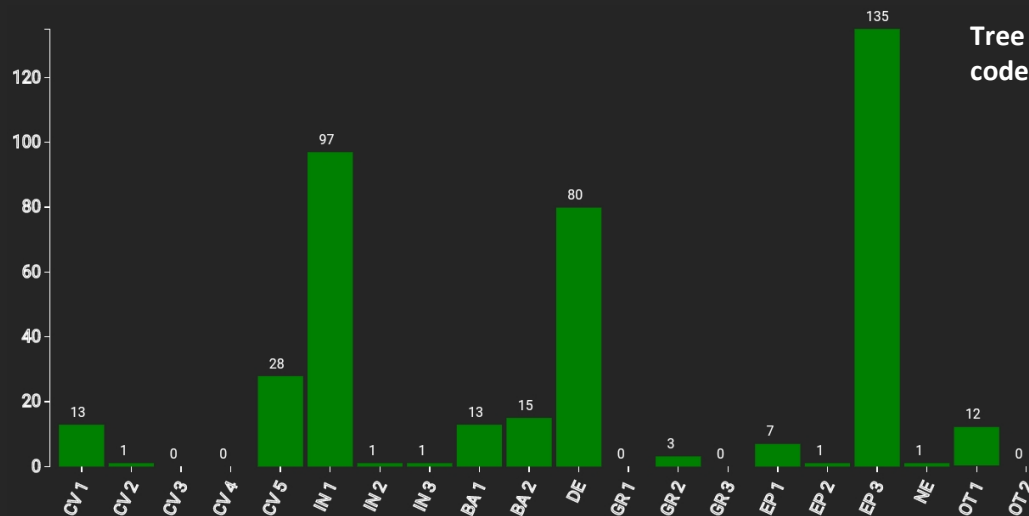

Technical information

DE

Name: **Bärenthoren**

Forest type: **Continuous cover Scots pine forest**

State / Region	Owner	Establishment	Size
Germany / Saxony-Anhalt	State Forest Sachsen-Anhalt	2022	1 ha
Altitude [m.a.s.l.]	Mean annual precipitation [mm]	Mean annual temperature [°C]	Natural forest community
110	600	9.0	Leucobryo-Pinetum
Number of trees [N/ha]	Basal area [m ² /ha]	Volume [m ³ /ha]	Habitat value [points/ha]
408	27.0	257.7	5744

DBH distribution

Tree species distribution (% Volume)

Tree microhabitat distribution by code (Total: 408)

Marteloscope map (1.0 ha):

Contact:

Toren Reis

Landesforstbetrieb Sachsen-Anhalt

Forstbetrieb Anhalt