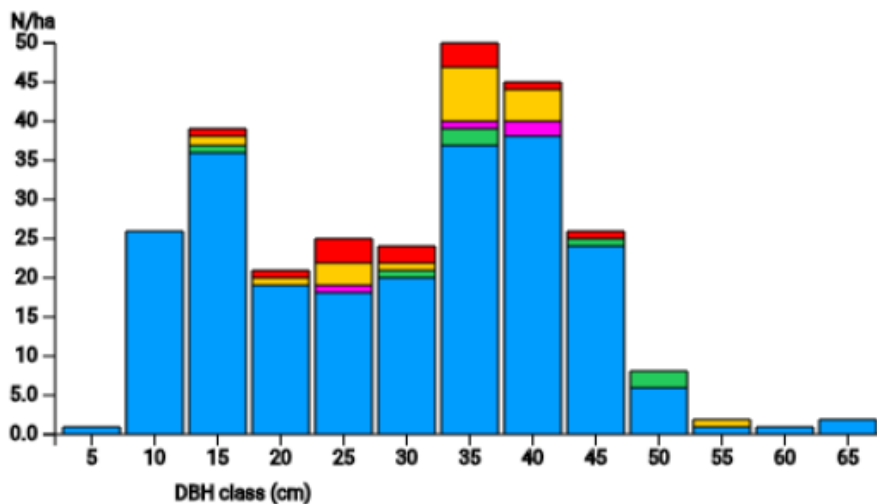

Technical information

DE

Name: **Bad Berka - Casparibank**

Forest type: **Mixed beech forest**

State / Region	Owner	Establishment	Size
Thuringia	ThüringenForst	2024	1.0 ha
Altitude [m.a.s.l.]	Mean annual precipitation [mm]	Mean annual temperature [°C]	Natural forest community
458	658	8.7	Cephalanthero-Fagenion
Number of trees [N/ha]	Basal area [m ² /ha]	Volume [m ³ /ha]	Habitat value [points/ha]
270	25.1	361.2	2365

DBH distribution

Tree species distribution (% Volume)

Tree microhabitat distribution by code (Total: 262)

Marteloscope map (1.0 ha):

Contact:
Ralf Wenzel
Ralf.Wenzel@forst.thueringen.de