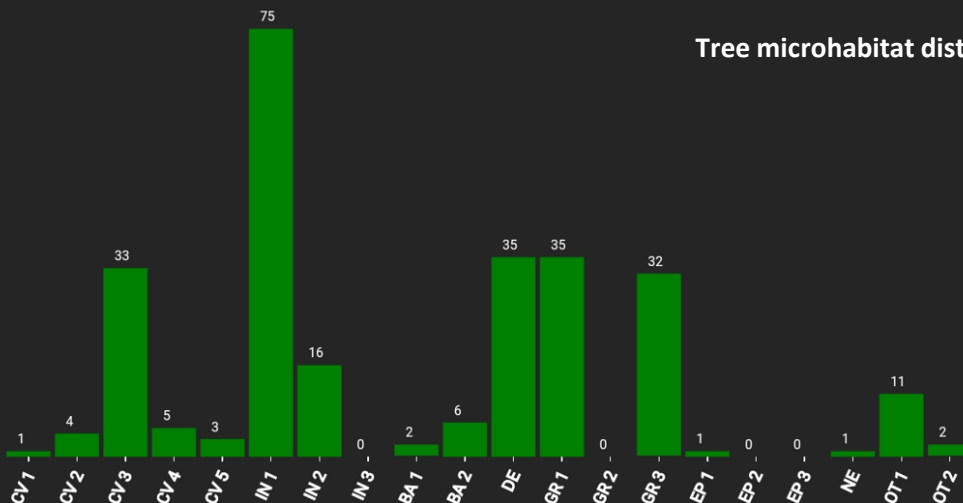

Technical information

DE

Name: **Bad Berka - Casparibank**

Forest type: **Mixed beech forest**

State / Region	Owner	Establishment	Size
Thuringia	ThüringenForst	2024	1.0 ha
Altitude [m.a.s.l.]	Mean annual precipitation [mm]	Mean annual temperature [°C]	Natural forest community
458	658	8.7	Cephalanthero-Fagenion
Number of trees [N/ha]	Basal area [m ² /ha]	Volume [m ³ /ha]	Habitat value [points/ha]
270	25.1	361.2	2365

DBH distribution

Tree species distribution (% Volume)

Tree microhabitat distribution by code (Total: 262)

Marteloscope map (1.0 ha):

Contact:
Ralf Wenzel
Ralf.Wenzel@forst.thueringen.de