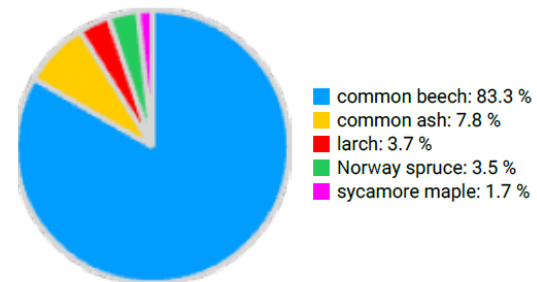

Technical information

DE

Name: **Bad Berka - Casparibank**

Forest type: **Mixed beech forest**

State / Region	Owner	Establishment	Size
Thuringia	ThüringenForst	2024	1.0 ha
Altitude [m.a.s.l.]	Mean annual precipitation [mm]	Mean annual temperature [°C]	Natural forest community
458	658	8.7	Cephalanthero-Fagenion
Number of trees [N/ha]	Basal area [m²/ha]	Volume [m³/ha]	Habitat value [points/ha]
270	25.1	361.2	2365