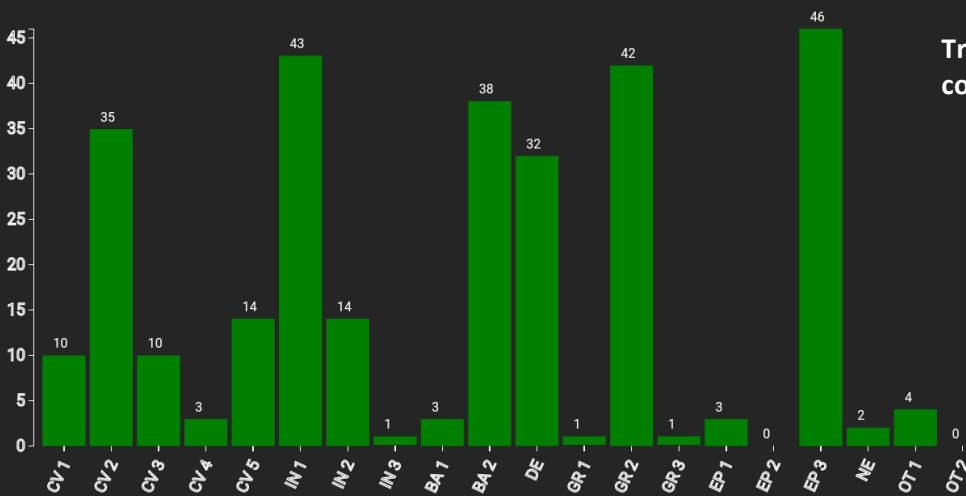

# Technical information

DE

Name: **Am Paradies**

Forest type: **Mixed oak-maple-lime-Scots pine forest**

State / Region	Owner	Establishment	Size
Germany / Saxony-Anhalt	State Forest Sachsen-Anhalt	2022	1 ha
Altitude [m.a.s.l.]	Mean annual precipitation [mm]	Mean annual temperature [°C]	Natural forest community
75	600	9.0	Carpinion betuli
Number of trees [N/ha]	Basal area [m <sup>2</sup> /ha]	Volume [m <sup>3</sup> /ha]	Habitat value [points/ha]
524	33.3	465.1	3843

DBH distribution

Tree species distribution (% Volume)

Tree microhabitat distribution by code (Total: 302)

## Marteloscope map (1.0 ha):