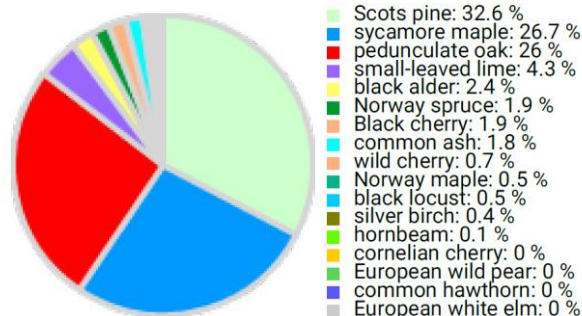

# Technical information

DE

Name: **Am Paradies**

Forest type: **Mixed oak-maple-lime-Scots pine forest**

State / Region	Owner	Establishment	Size
Germany / Saxony-Anhalt	State Forest Sachsen-Anhalt	2022	1 ha
Altitude [m.a.s.l.]	Mean annual precipitation [mm]	Mean annual temperature [°C]	Natural forest community
75	600	9.0	Carpinion betuli
Number of trees [N/ha]	Basal area [m <sup>2</sup> /ha]	Volume [m <sup>3</sup> /ha]	Habitat value [points/ha]
524	33.3	465.1	3843

DBH distribution

Tree species distribution (% Volume)

Tree microhabitat distribution by code (Total: 302)