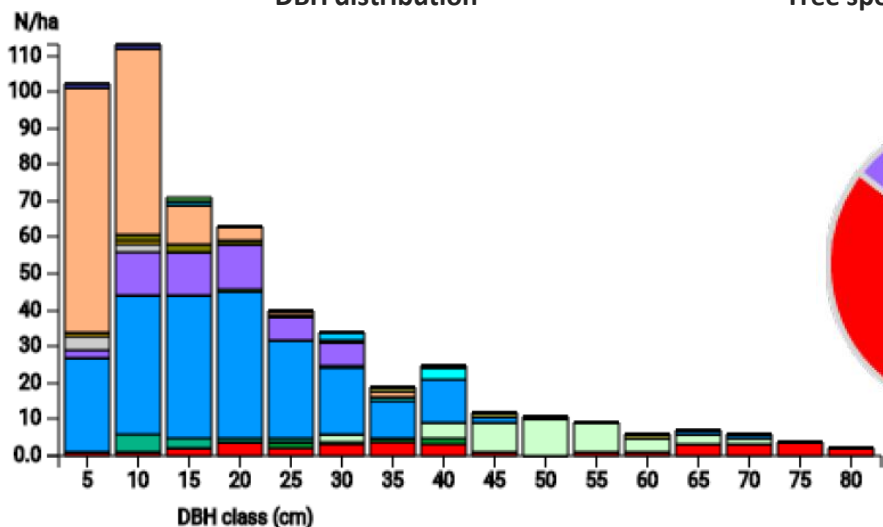

# Technical information

DE

Name: **Am Paradies**

Forest type: **Mixed oak-maple-lime-Scots pine forest**

State / Region	Owner	Establishment	Size
Germany / Saxony-Anhalt	State Forest Sachsen-Anhalt	2022	1 ha
Altitude [m.a.s.l.]	Mean annual precipitation [mm]	Mean annual temperature [°C]	Natural forest community
75	600	9.0	Carpinion betuli
Number of trees [N/ha]	Basal area [m <sup>2</sup> /ha]	Volume [m <sup>3</sup> /ha]	Habitat value [points/ha]
524	33.3	465.1	3843

DBH distribution

Tree species distribution (% Volume)

Tree microhabitat distribution by code (Total: 302)