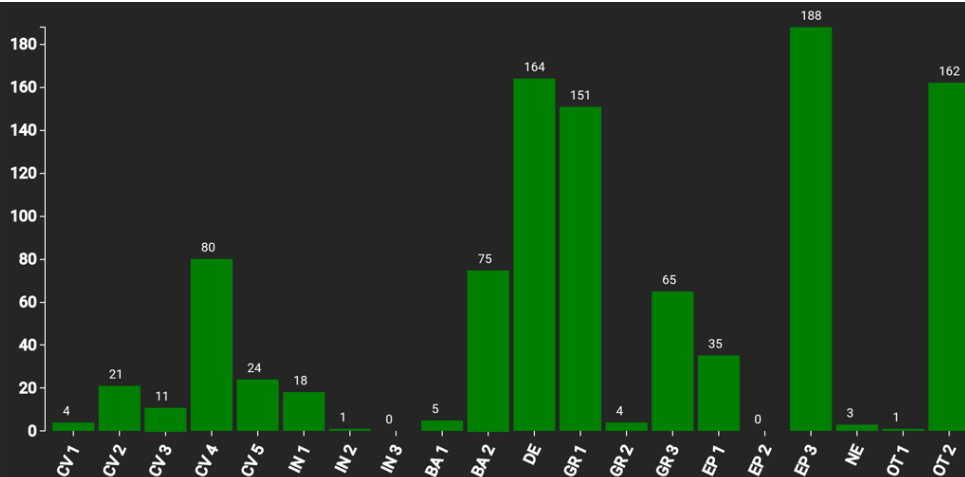

Technical information

CZ

Name: "U zlamaneho kamene"

Forest type: Oak-hornbeam stand

State / Region	Owner	Establishment	Size
Czech Republic / South Moravia	Mendel University Brno	2024	0.25 ha (*)
Altitude [m.a.s.l.]	Mean annual precipitation [mm]	Mean annual temperature [°C]	Natural forest community
343	590	9.3	Pannonic-Carpathian woods with <i>Quercus petraea</i> and <i>Carpinus betulus</i>
Number of trees [N/ha]	Basal area [m ² /ha]	Volume [m ³ /ha]	Habitat value [points/ha]
860 (*215)	32.4 (*8.1)	309.6 (*77.4)	56316 (*14079)

*DBH distribution

*Tree species distribution (% Volume)

*Tree microhabitat distribution by code (Total: 1012)

“U zlamaného kamene”

Marteloscope map (0.25ha):

Contact:

Jana Kneiflová

University Enterprise Masaryk
Forest in Křtiny
Křtiny 175, KŘTINY, 679 05
jana.kneiflova@mendelu.cz