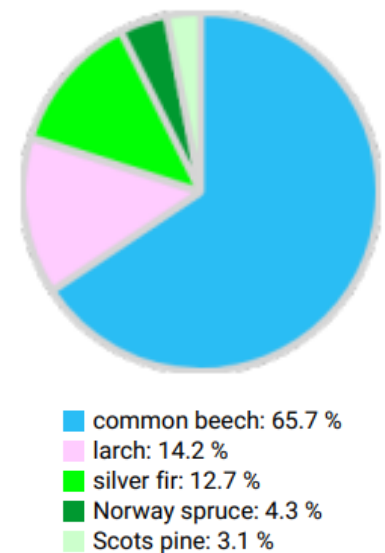

Technical information

CZ

Name: **Pokojná hora**

Forest type: **Beech – silver fir stand**

State / Region	Owner	Establishment	Size
Czech Republic / South Moravia	Mendel University Brno	2023	1.0 ha
Altitude [m.a.s.l.]	Mean annual precipitation [mm]	Mean annual temperature [°C]	Natural forest community
490	660	6.6	Galio odorati – Fagetum sylvaticae
Number of trees [N/ha]	Basal area [m ² /ha]	Volume [m ³ /ha]	Habitat value [points/ha]
574	31.0	338.3	n.a.

DBH distribution

Tree species distribution (% Volume)

Marteloscope map (1.0 ha):

Contact:

Jana Kneiflová

University Enterprise Masaryk

Forest in Křtiny

Křtiny 175, KŘTINY, 679 05