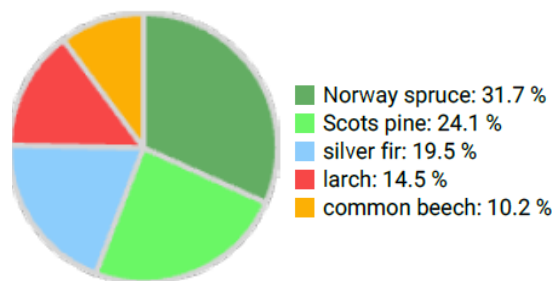

Technical information

CZ

Name: **Klepacov**

Forest type: **Pine and silver fir admixed with European larch and beech**

State / Region	Owner	Establishment	Size
Czech Republic / South Moravia	Mendel University Brno	2024	1.0 ha
Altitude [m.a.s.l.]	Mean annual precipitation [mm]	Mean annual temperature [°C]	Natural forest community
400	660	6.6	Luzulo luzuloidis – Fagetum sylvaticae
Number of trees [N/ha]	Basal area [m ² /ha]	Volume [m ³ /ha]	Habitat value [points/ha]
478	36.0	393.5	2292

Tree species distribution (% Volume)

Marteloscope map (1.0 ha):

Contact:

Jana Kneiflová

University Enterprise Masaryk

Forest in Křtiny

Křtiny 175, KŘTINY, 679 05

jana.kneiflova@mendelu.cz