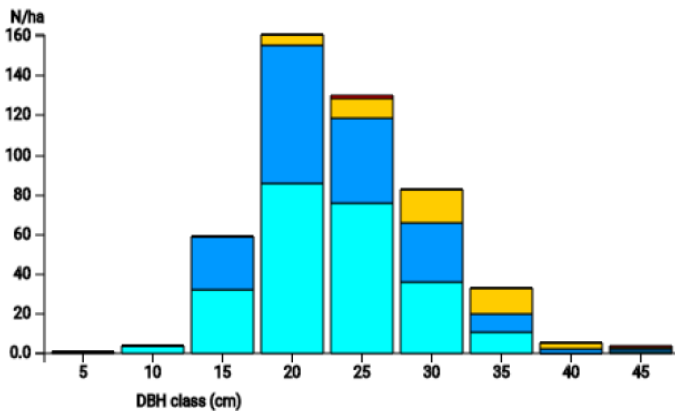

Technical information

CZ

Name: **Chlumska hora**

Forest type: **Oak – spruce forest admixed with pine**

State / Region	Owner	Establishment	Size
Karlovy Vary	State - Karlovy Vary region	2019	1.0 ha
Altitude [m.a.s.l.]	Mean annual precipitation [mm]	Mean annual temperature [°C]	Natural forest community
510	500	7.0	Asperulo-Fagetum
Number of trees [N/ha]	Basal area [m ² /ha]	Volume [m ³ /ha]	Habitat value [points/ha]
480	27.3	306.9	734

DBH distribution

Tree species distribution (% Volume)

Tree microhabitat distribution by code (Total: 130)

Marteloscope map (1.0 ha):

Contact:

Lenka Lehnerová

Ústav pro hospodářskou úpravu lesů

Brandýs nad Labem