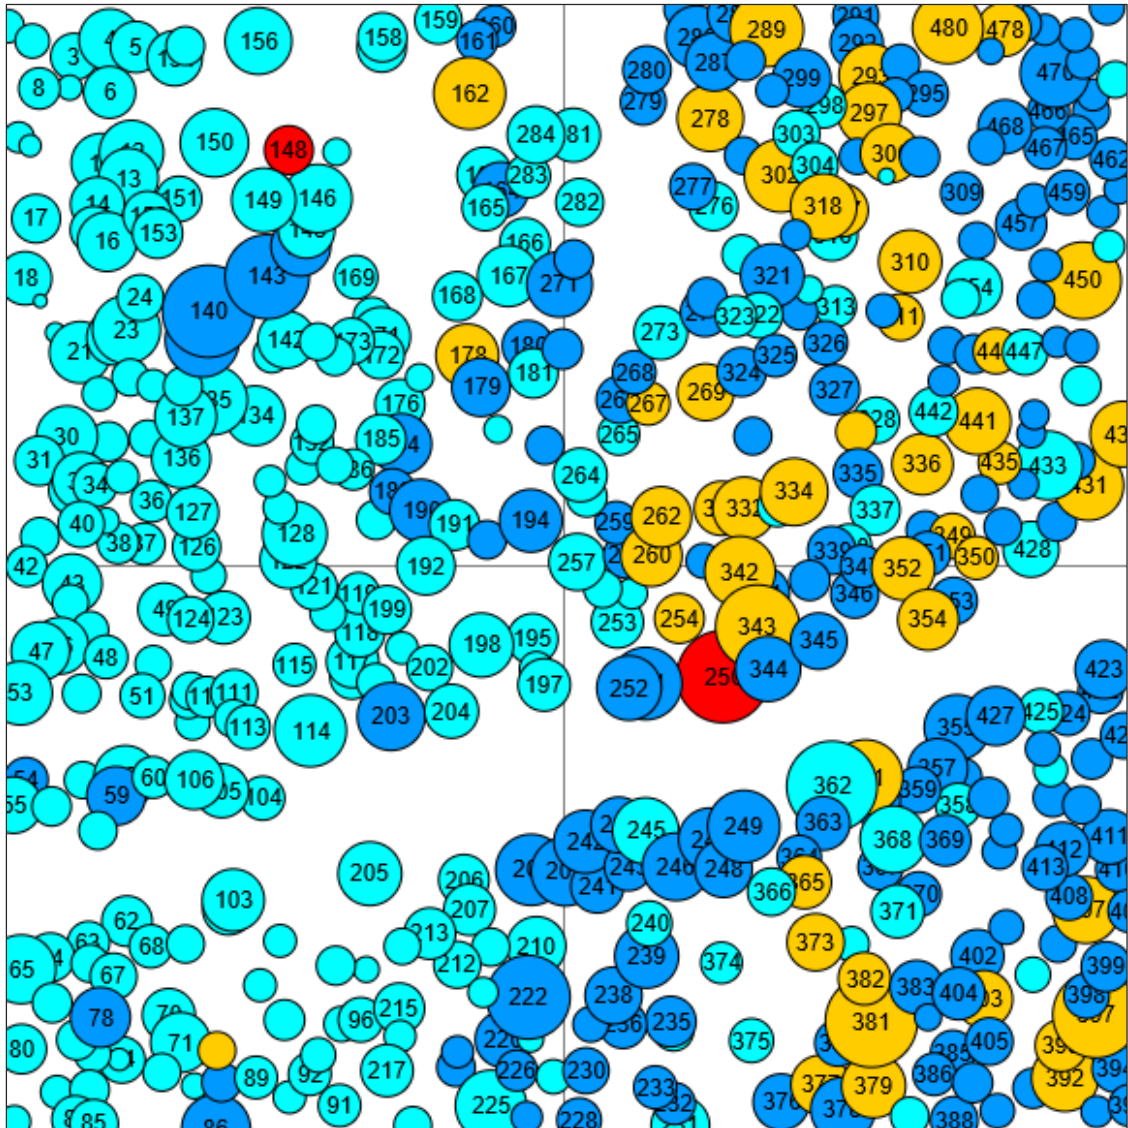

Technical information

CZ

Name: **Chlumska hora**

Forest type: **Oak – spruce forest admixed with pine**

State / Region	Owner	Establishment	Size
Karlovy Vary	State - Karlovy Vary region	2019	1.0 ha
Altitude [m.a.s.l.]	Mean annual precipitation [mm]	Mean annual temperature [°C]	Natural forest community
510	500	7.0	Asperulo-Fagetum
Number of trees [N/ha]	Basal area [m ² /ha]	Volume [m ³ /ha]	Habitat value [points/ha]
480	27.3	306.9	734

DBH distribution

Tree species distribution (% Volume)

Tree microhabitat distribution by code (Total: 130)

Marteloscope map (1.0 ha):

Contact:

Lenka Lehnerová

Ústav pro hospodářskou úpravu lesů

Brandýs nad Labem