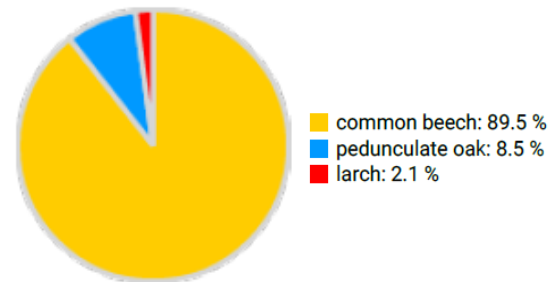

Tree microhabitat distribution by code (Total: 73)