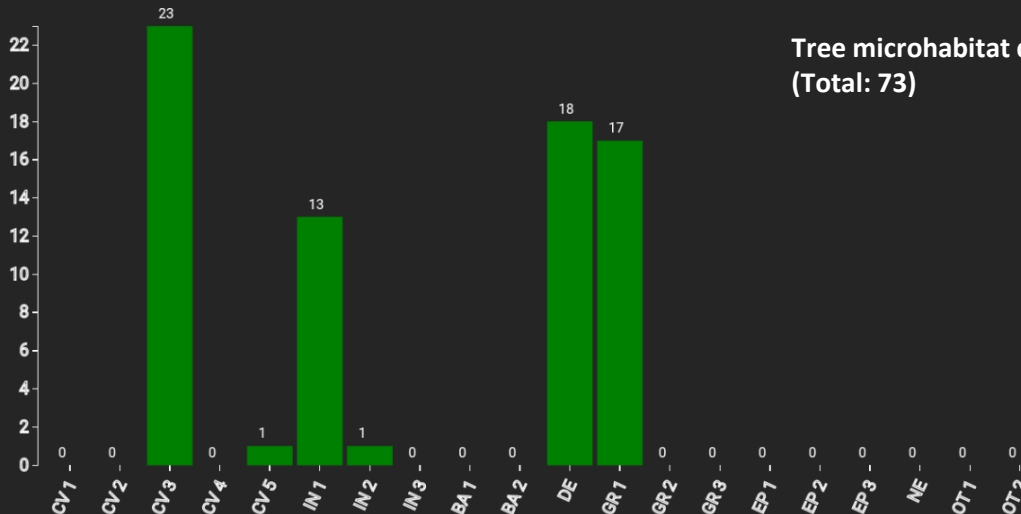

Technical information

BE

Name: **Tambour**

Forest type: **Beech mixed with oak and larch**

State/ Region	Owner	Establishment	Size
Belgium / Brussel Capital	Brussel-Capital Region	2019	1.0
Altitude [m.a.s.l.]	Mean annual precipitation [mm]	Mean annual temperature [°C]	Natural forest community
110	850	10.5	Milio-Fagetum
Number of trees [N/ha]	Basal area [m ² /ha]	Volume [m ³ /ha]	Habitat value [points/ha]
136	30.0	520.4	421

DBH distribution

Tree species distribution (% Volume)

Tree microhabitat distribution by code (Total: 73)