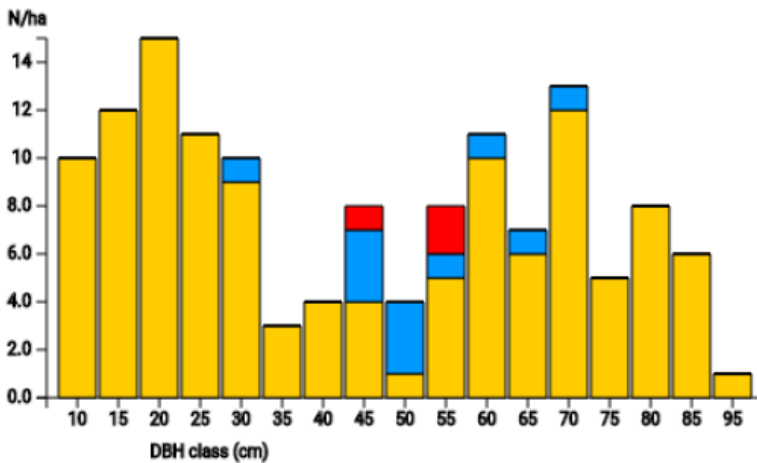

Technical information

BE

Name: **Tambour**

Forest type: **Beech mixed with oak and larch**

State/ Region	Owner	Establishment	Size
Belgium / Brussel Capital	Brussel-Capital Region	2019	1.0
Altitude [m.a.s.l.]	Mean annual precipitation [mm]	Mean annual temperature [°C]	Natural forest community
110	850	10.5	Milio-Fagetum
Number of trees [N/ha]	Basal area [m ² /ha]	Volume [m ³ /ha]	Habitat value [points/ha]
136	30.0	520.4	421

DBH distribution

Tree species distribution (% Volume)

Tree microhabitat distribution by code (Total: 73)