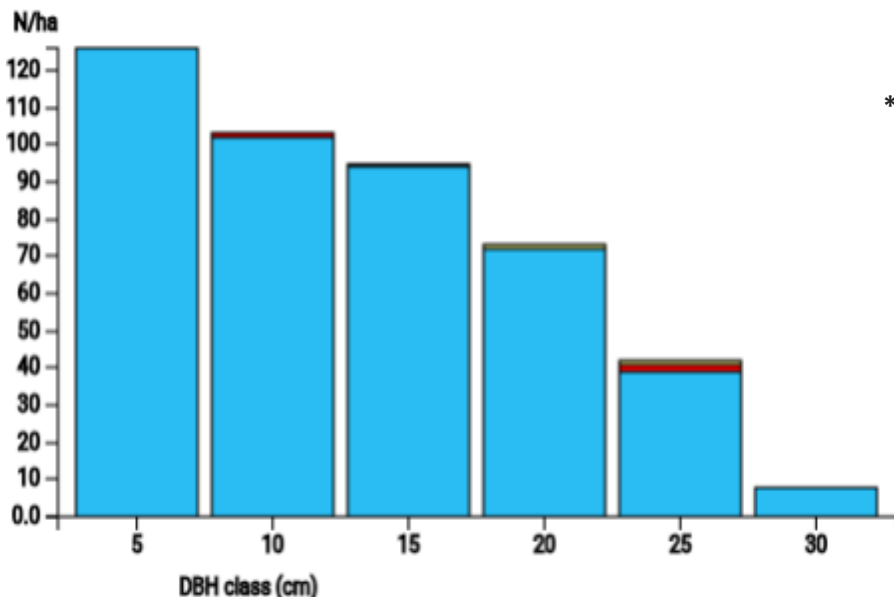

Technical information

BA

Name: **Dubička gora**

Forest type: **High beech forest**

State / Region	Owner	Establishment	Size
Bosnia and Herzegovina / Republika Srpska	State Forest	2023	0.2 (*)
Altitude [m.a.s.l.]	Mean annual precipitation [mm]	Mean annual temperature [°C]	Natural forest community
875	1124	10.3	Piceo-Abieti-Fagetum
Number of trees [N/ha]	Basal area [m ² /ha]	Volume [m ³ /ha]	Habitat value [points/ha]
2235 (*447)	49.5 (*9.9)	470.5 (*94.1)	0

*DBH distribution

*Tree species distribution (% Volume)

■ common beech: 97.3 %
■ sycamore maple: 1.4 %
■ narrow-leaved ash: 1.3 %

Marteloscope map (0.2 ha):

Contact

Slaviša Opačić

PFE "Šume Republike Srpske" a.d.