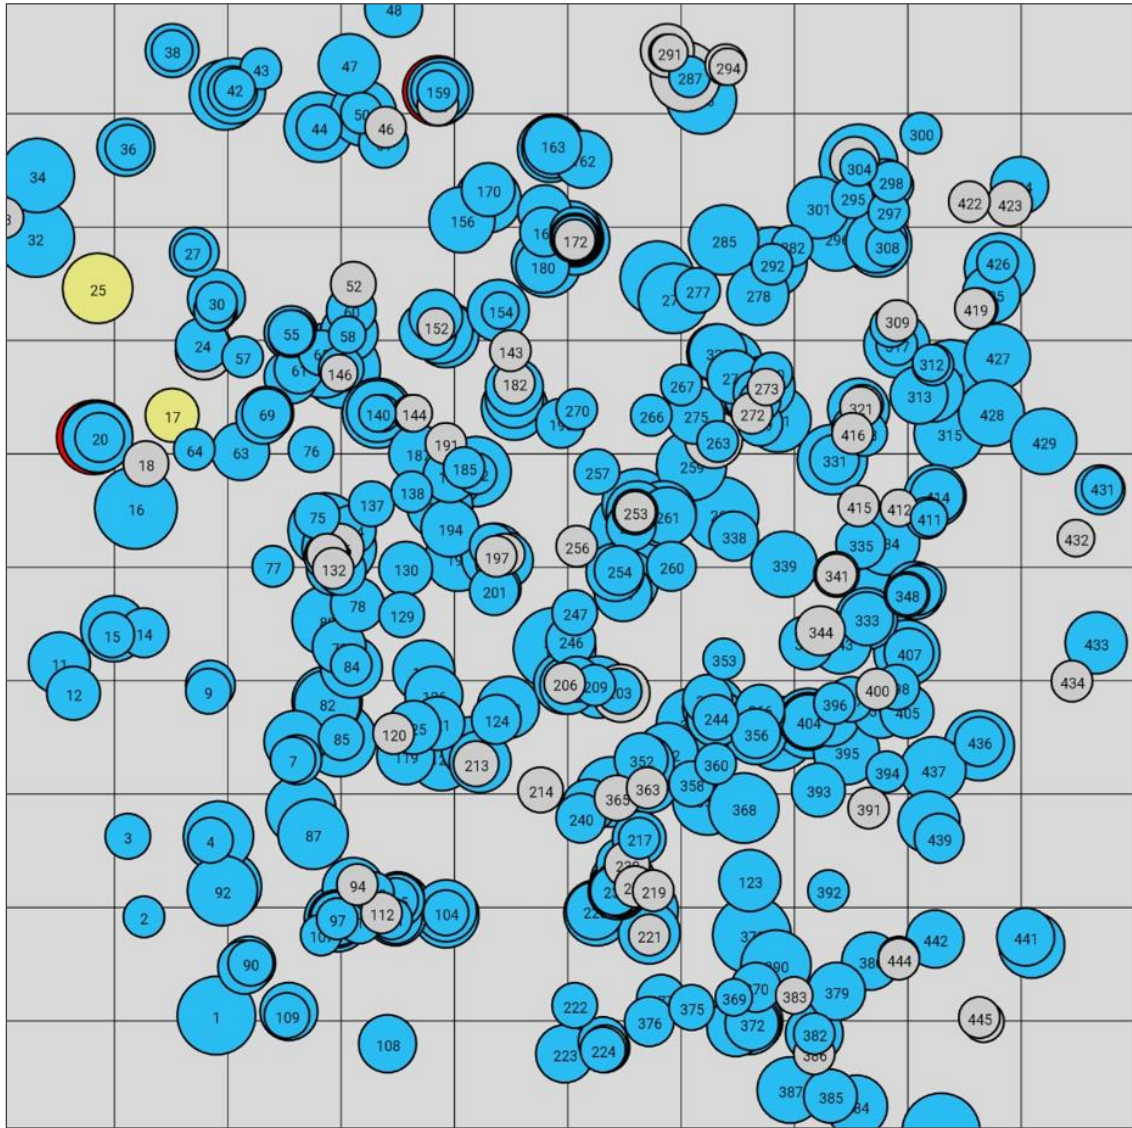

Technical information

BA

Name: **Dubička gora**

Forest type: **High beech forest**

State / Region	Owner	Establishment	Size
Bosnia and Herzegovina / Republika Srpska	State Forest	2023	0.2 (*)
Altitude [m.a.s.l.]	Mean annual precipitation [mm]	Mean annual temperature [°C]	Natural forest community
875	1124	10.3	Piceo-Abieti-Fagetum
Number of trees [N/ha]	Basal area [m ² /ha]	Volume [m ³ /ha]	Habitat value [points/ha]
2235 (*447)	49.5 (*9.9)	470.5 (*94.1)	0

*DBH distribution

*Tree species distribution (% Volume)

■ common beech: 97.3 %
■ sycamore maple: 1.4 %
■ narrow-leaved ash: 1.3 %

Marteloscope map (0.2 ha):

Contact

Slaviša Opačić

PFE "Šume Republike Srpske" a.d.