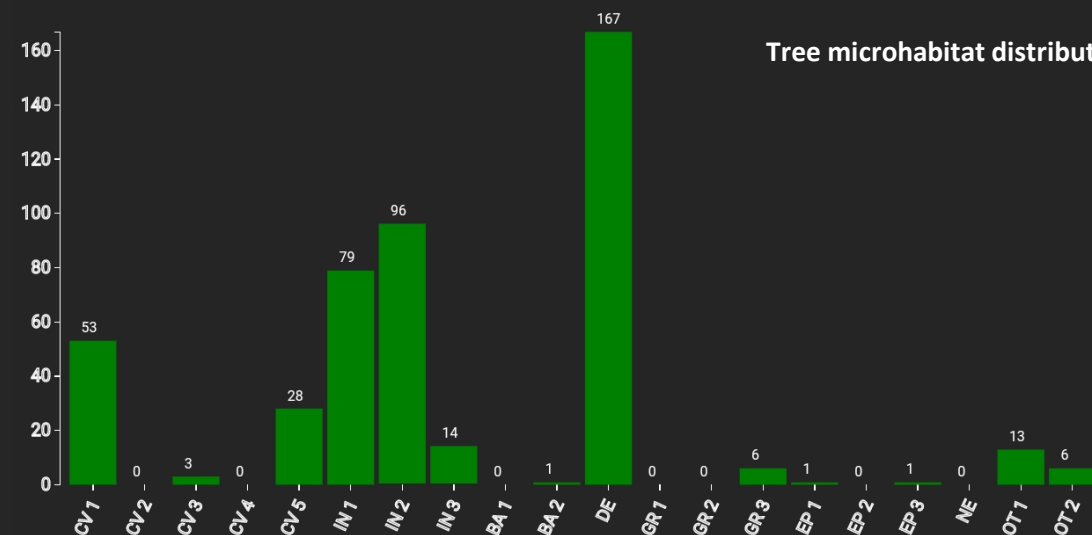

# Technical information

AT

Name: **Terfens**

Forest type: **Scots pine – Norway spruce**

State / Region	Owner	Establishment	Size
Tyrol	Private	2020	1.0
Altitude [m.a.s.l.]	Mean annual precipitation [mm]	Mean annual temperature [°C]	Natural forest community
670	1160	8.1	Carici albae-Fagetum / Mercuriali-Fagetum caricetosum
Number of trees [N/ha]	Basal area [m <sup>2</sup> /ha]	Volume [m <sup>3</sup> /ha]	Habitat value [points/ha]
753	35.4	293.0	5036

DBH distribution

Tree species distribution (% Volume)

Tree microhabitat distribution by code (Total: 468)

## Marteloscope map (1.0 ha):