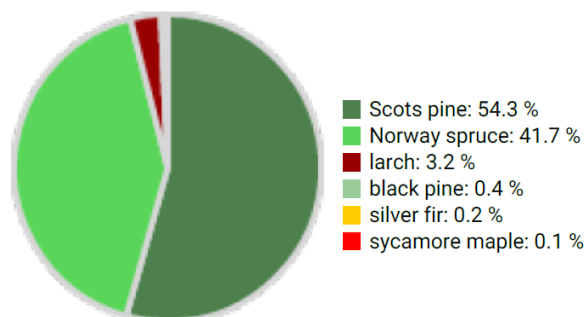

# Technical information

AT

Name: **Terfens**

Forest type: **Scots pine – Norway spruce**

State / Region	Owner	Establishment	Size
Tyrol	Private	2020	1.0
Altitude [m.a.s.l.]	Mean annual precipitation [mm]	Mean annual temperature [°C]	Natural forest community
670	1160	8.1	Carici albae-Fagetum / Mercuriali-Fagetum caricetosum
Number of trees [N/ha]	Basal area [m <sup>2</sup> /ha]	Volume [m <sup>3</sup> /ha]	Habitat value [points/ha]
753	35.4	293.0	5036

DBH distribution

Tree species distribution (% Volume)

Tree microhabitat distribution by code (Total: 468)