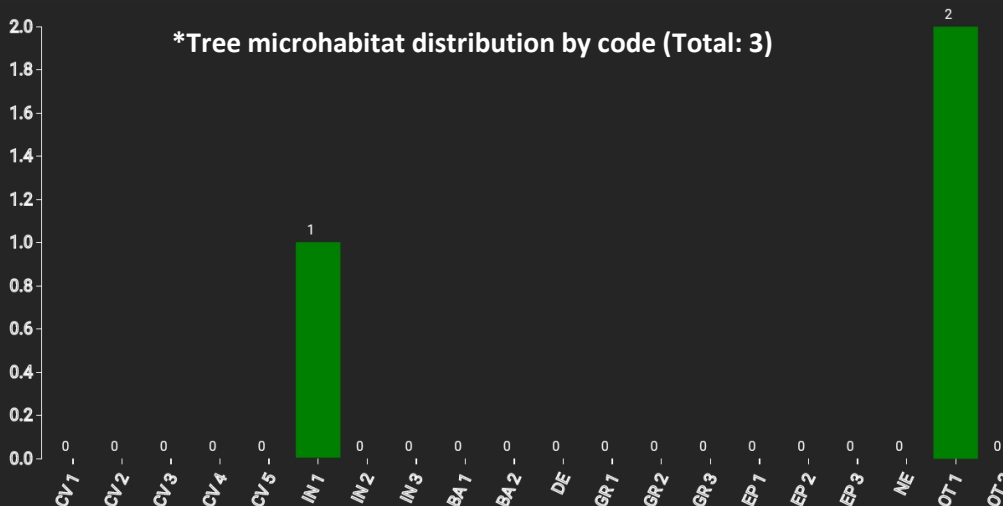

Technical information

AT

Name: **Taferlklaus 2**

Forest type: **Norway spruce**

State / Region	Owner	Establishment	Size
Oberösterreich	Private	2021	Approx. 0.04 (*values for 0.04 ha)
Altitude [m.a.s.l.]	Mean annual precipitation [mm]	Mean annual temperature [°C]	Natural forest community
810	1600-1800	4.0-6.0	n.a.
Number of trees [N/ha]	Basal area [m ² /ha]	Volume [m ³ /ha]	Habitat value [points/ha]
2625 (*105)	45.0 (*1.8)	295.0 (*11.9)	350 (*14)

*DBH distribution

*Tree species distribution (% Volume)

*Tree microhabitat distribution by code (Total: 3)

Marteloscope map (0.04 ha):

Contact:

Stefan Heuberger
Forstliche Ausbildungsstätte Traunkirchen
Forstpark 1
4801 Traunkirchen
stefan.heuberger@forstfachschule.at